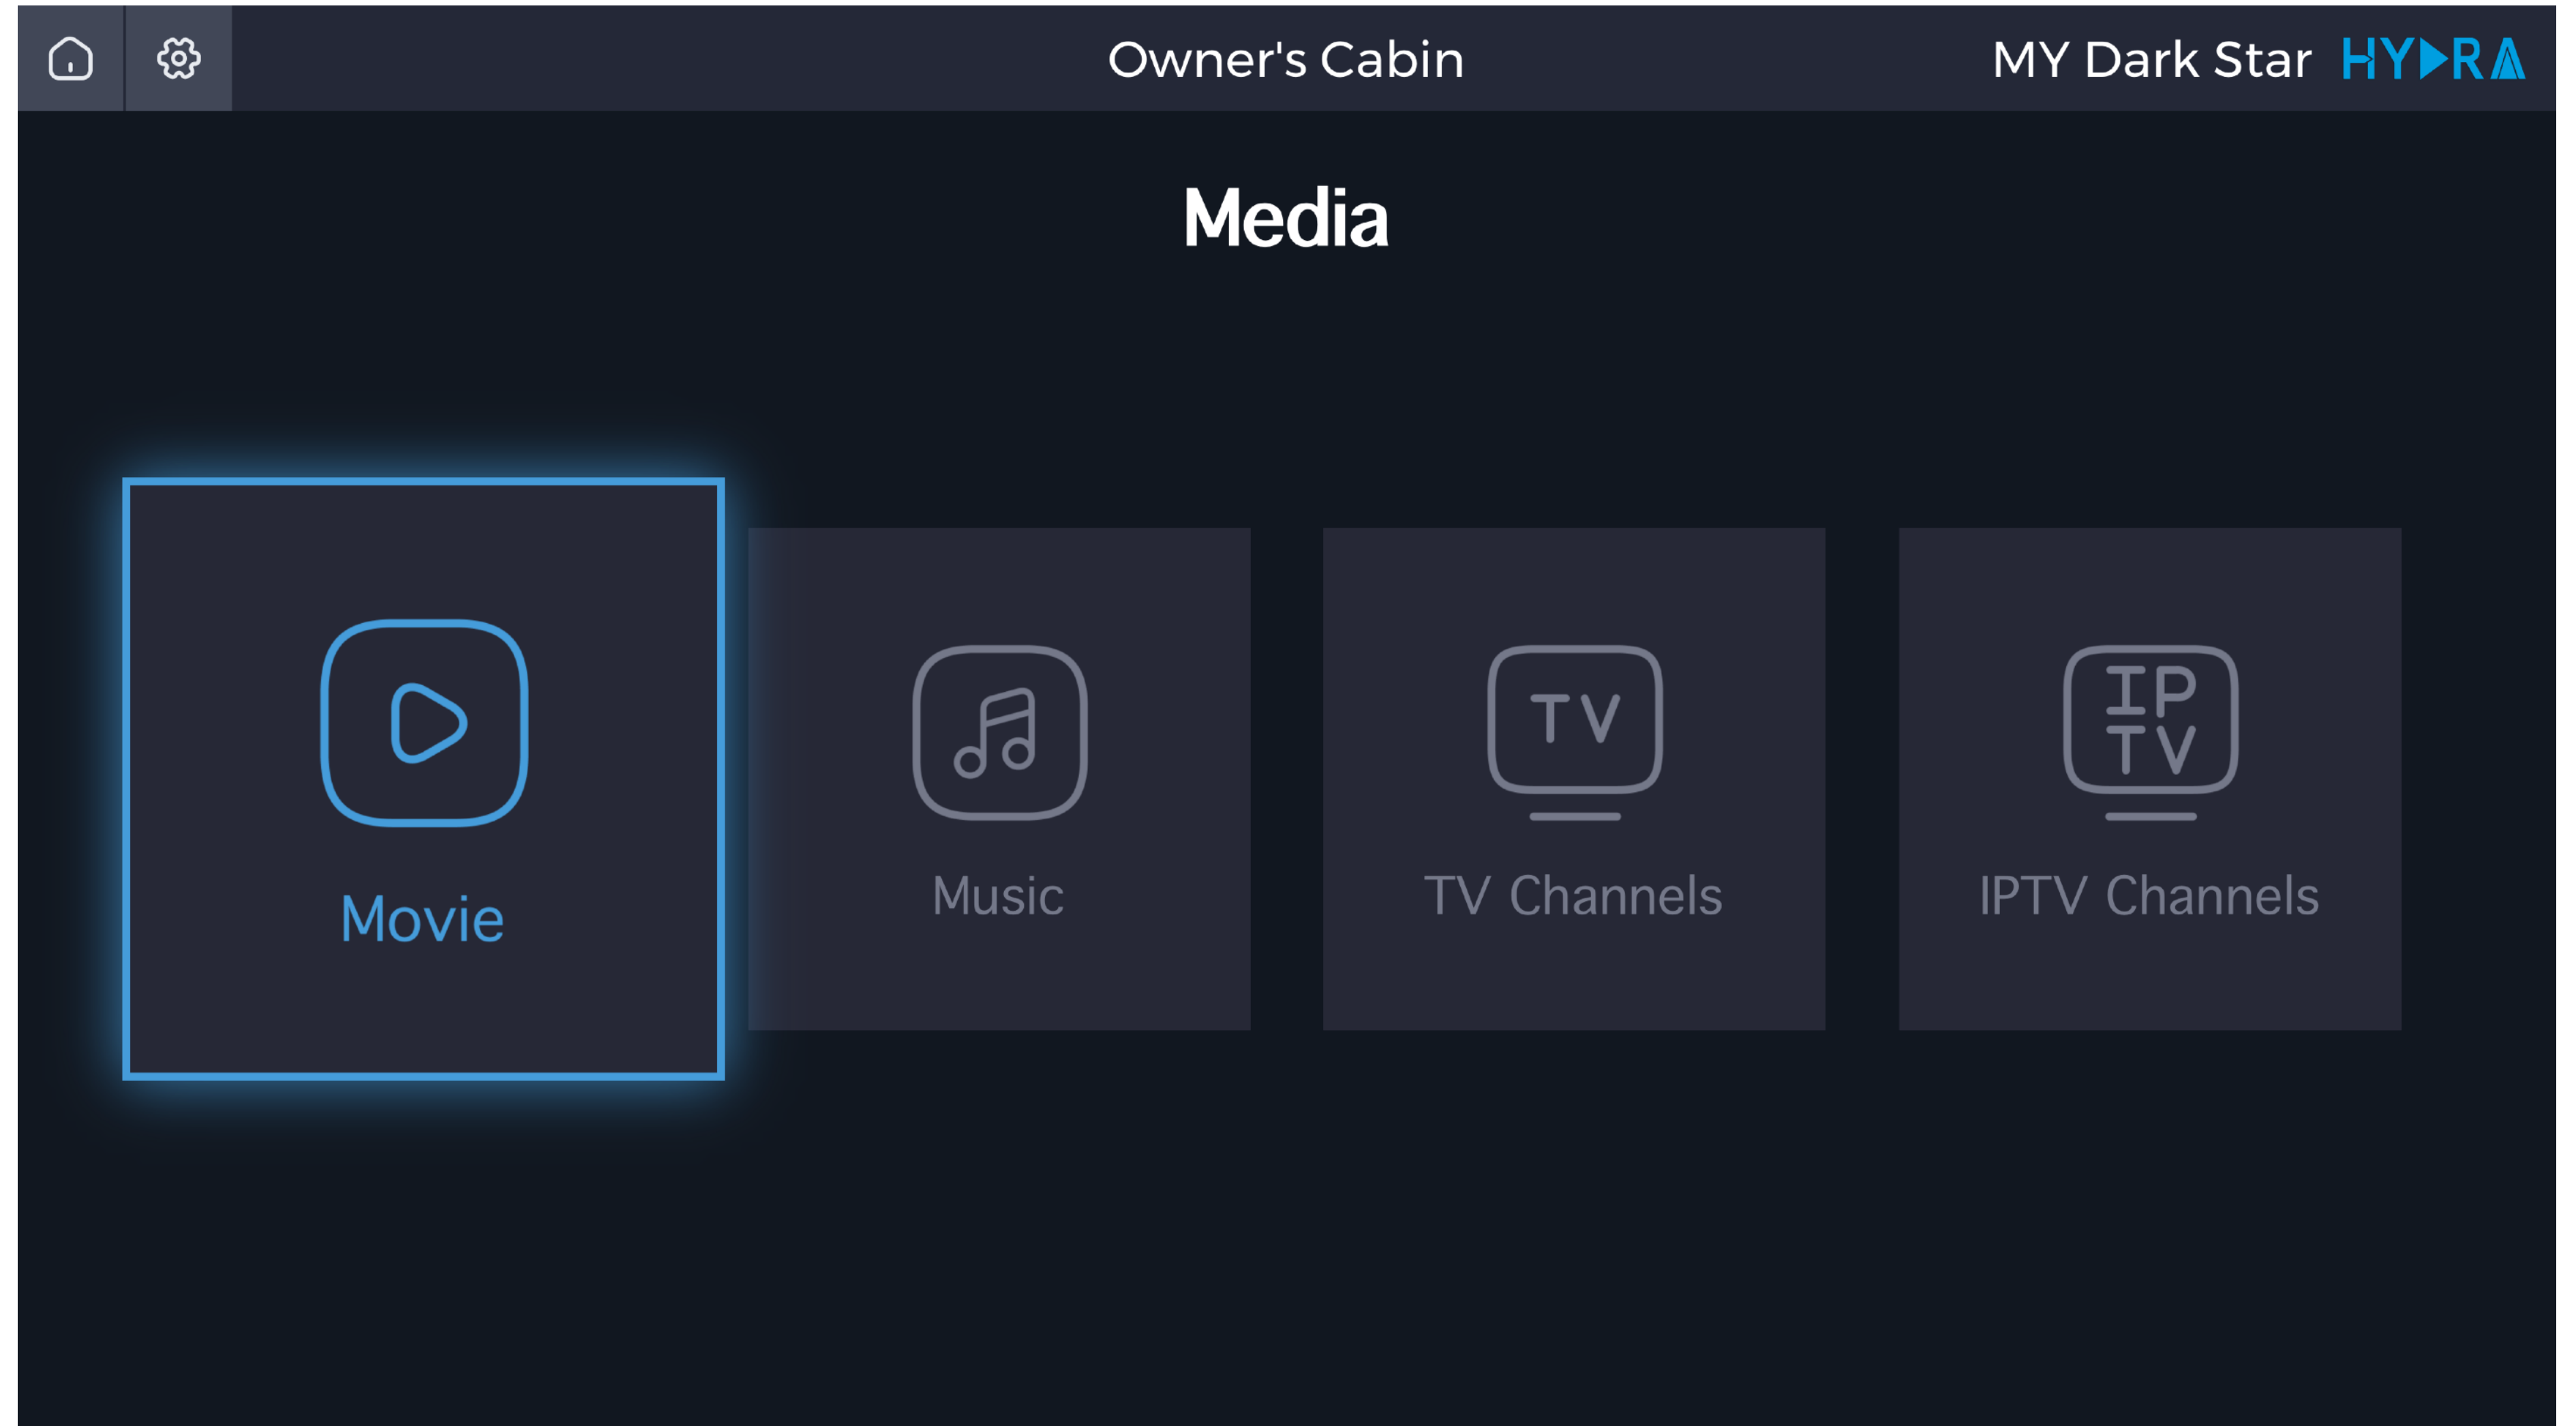

The feature is customizable based on location:

E.g.: Captain Cabin will show also engine room cameras while Guest cabin just the panoramic ones

Cameras must be Network IP based.
To use Analog cameras , extra hardware is needed.

Media Button shows a submenu with more options:

- Movies from the Server
- Music From the Server
- TV Channels (Requires STB, Satellite, DTT, IPTV, etc)
- Internet TV (Requires subscription)

With Movie Button you can browse the films stored in the Server.