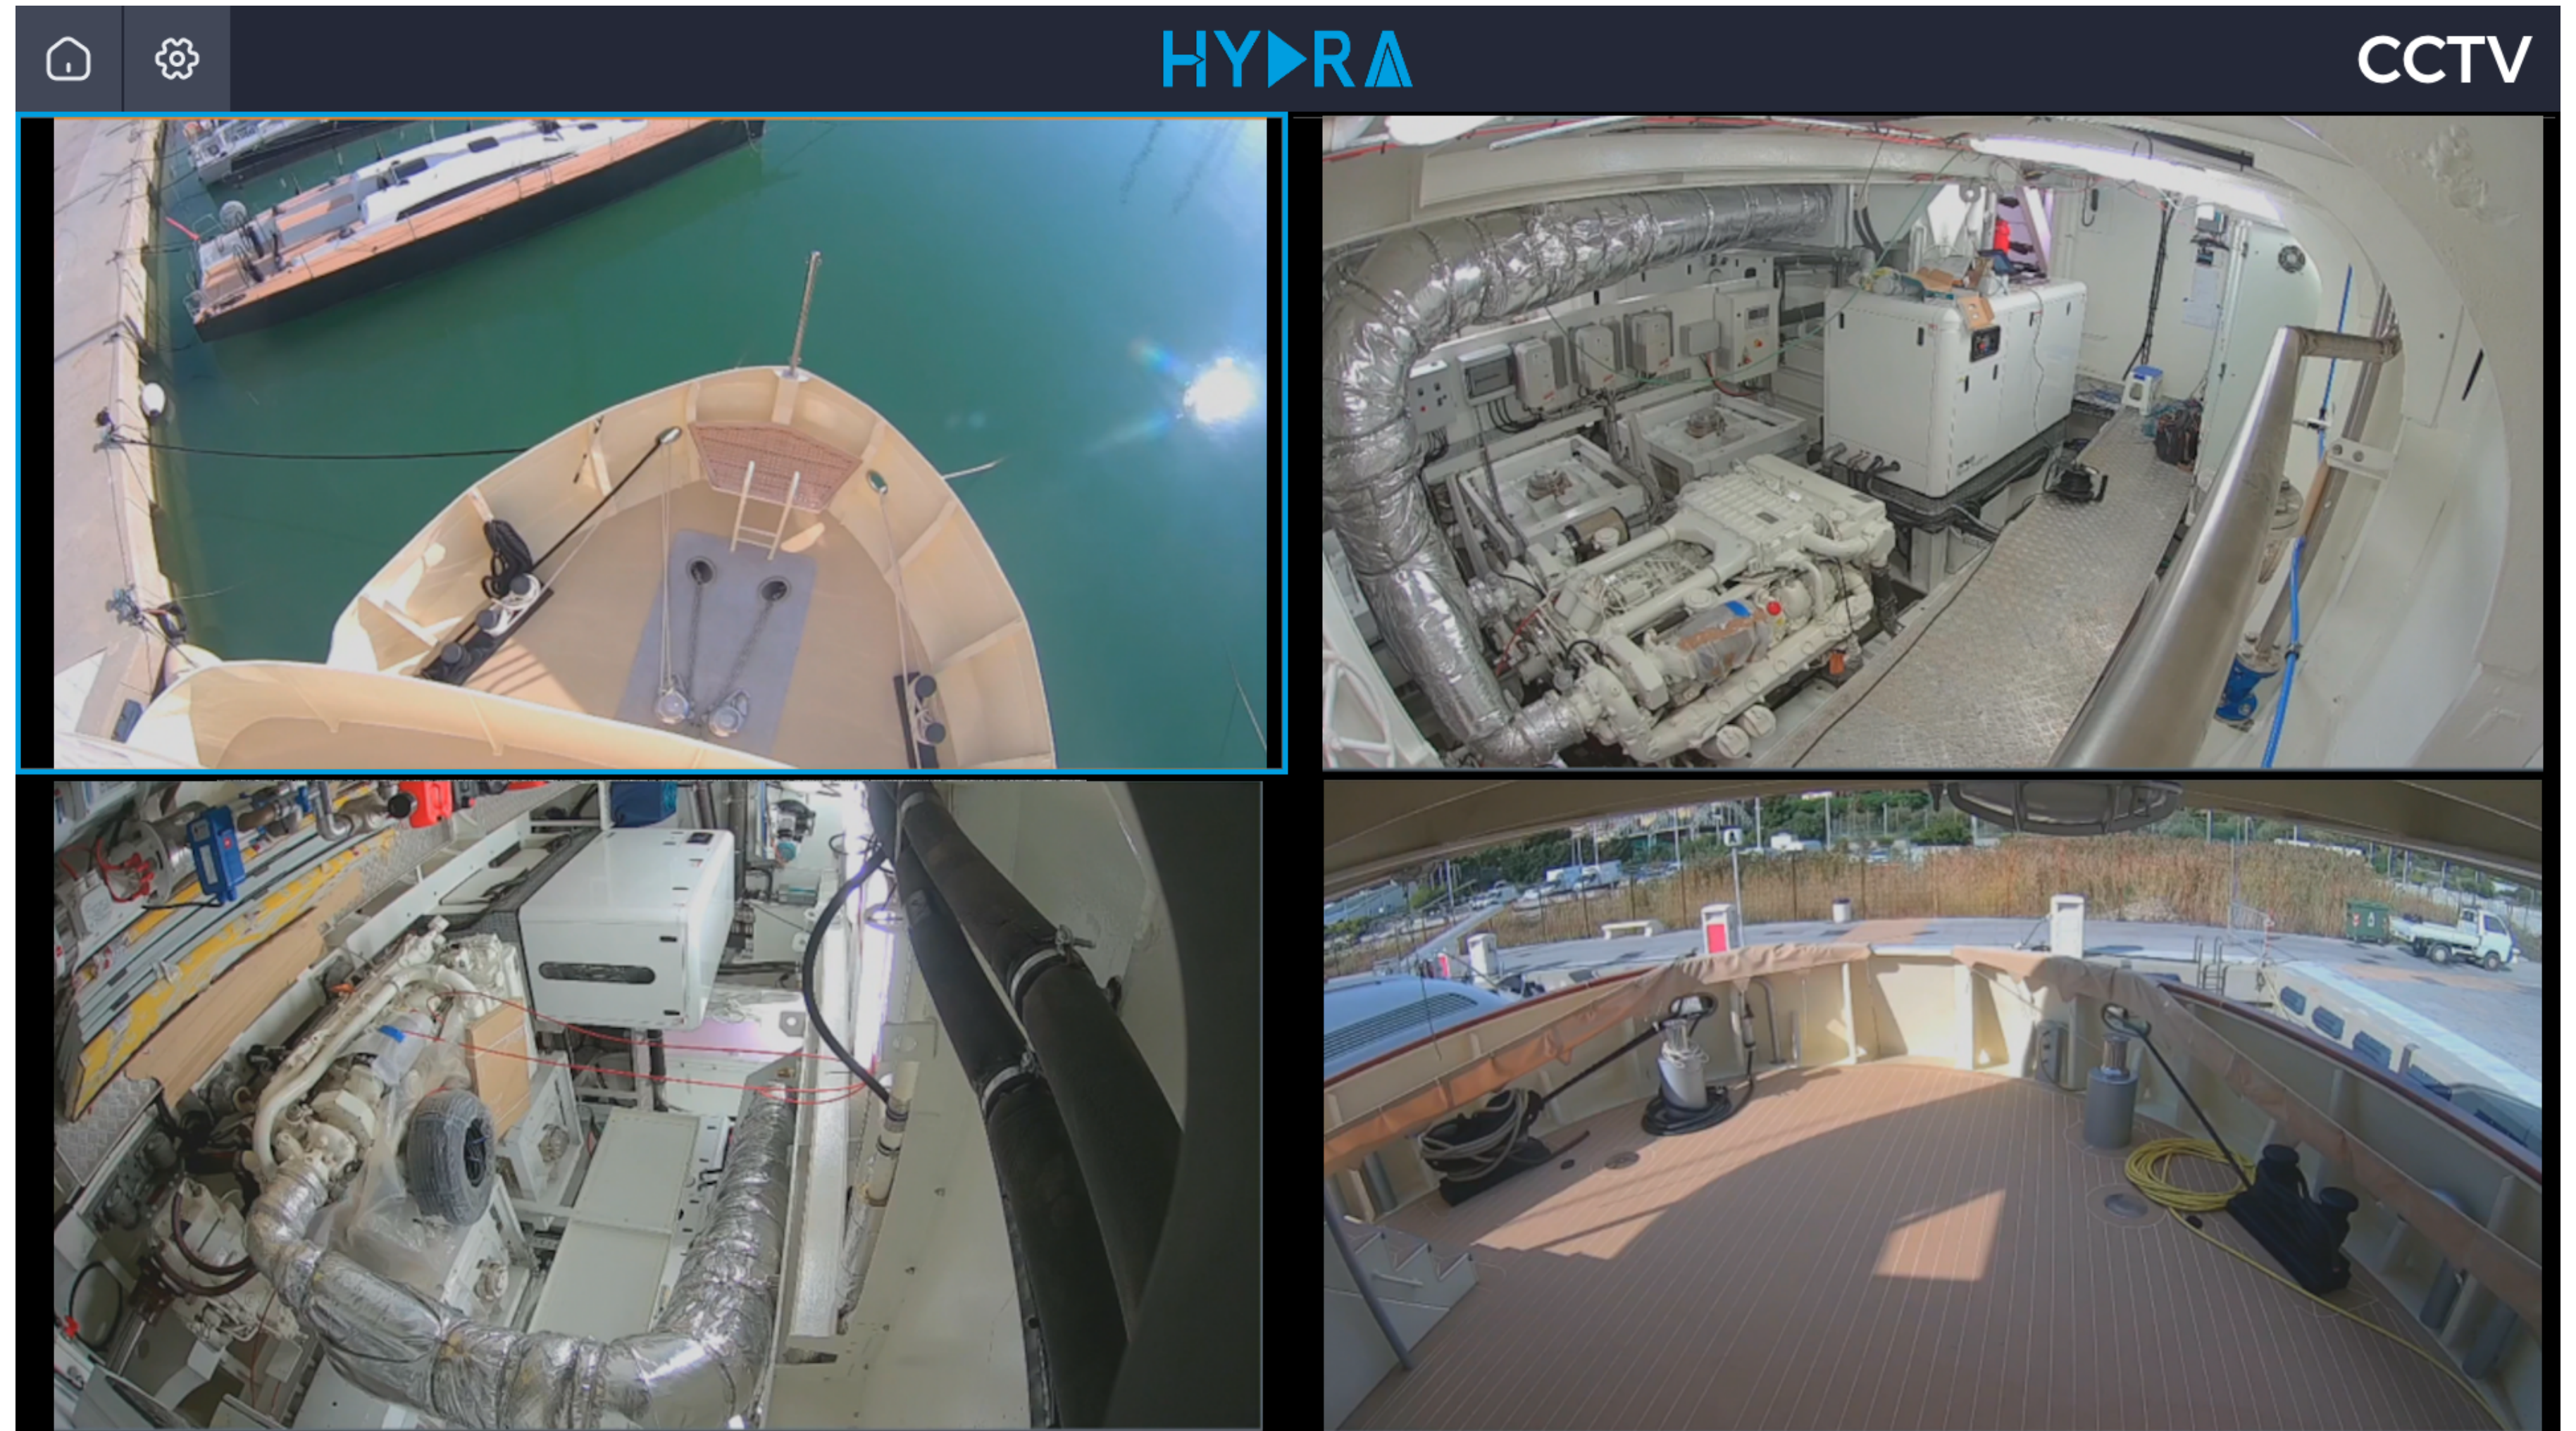

Cameras must be Network IP based.
To use Analog cameras , extra hardware is needed.