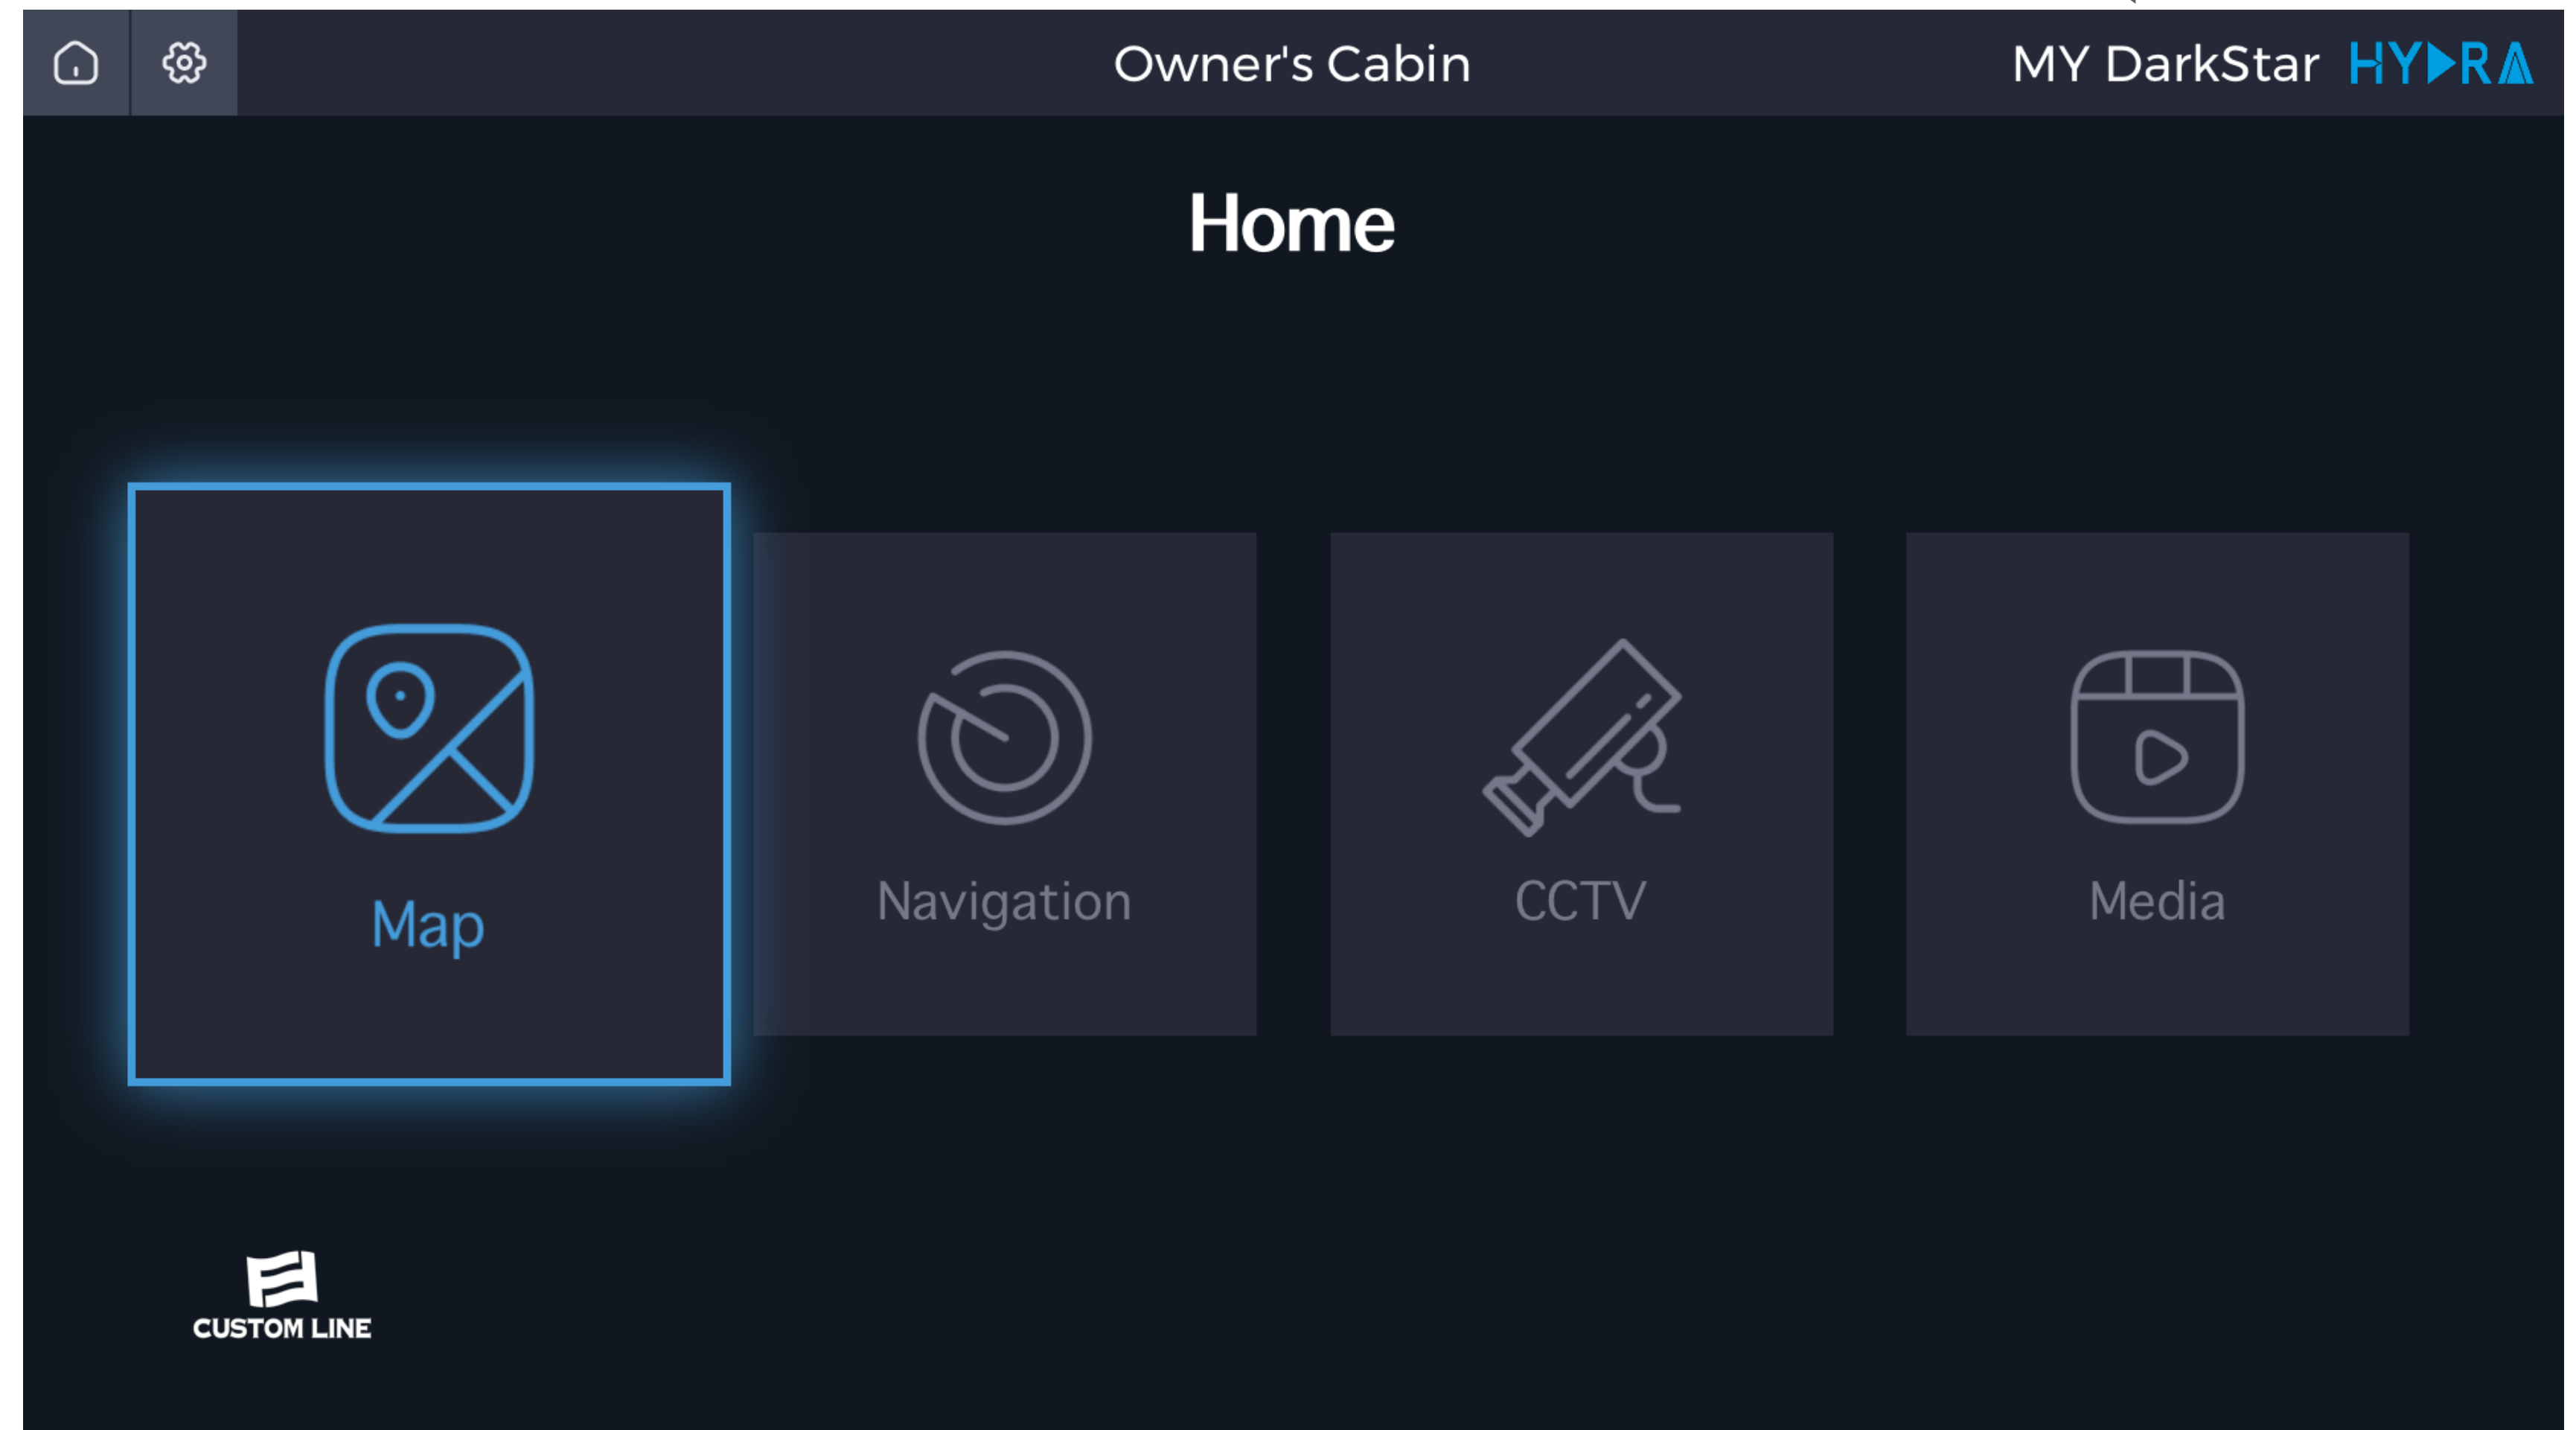

The Dashboard

Position On Board

Name of the Yacht

Once launched the App a simple Dashboard is shown.

The Home can be customized with the Logo of the Shipyard (or any kind of logo) the position of the Apple TV on board and the Name of the yacht