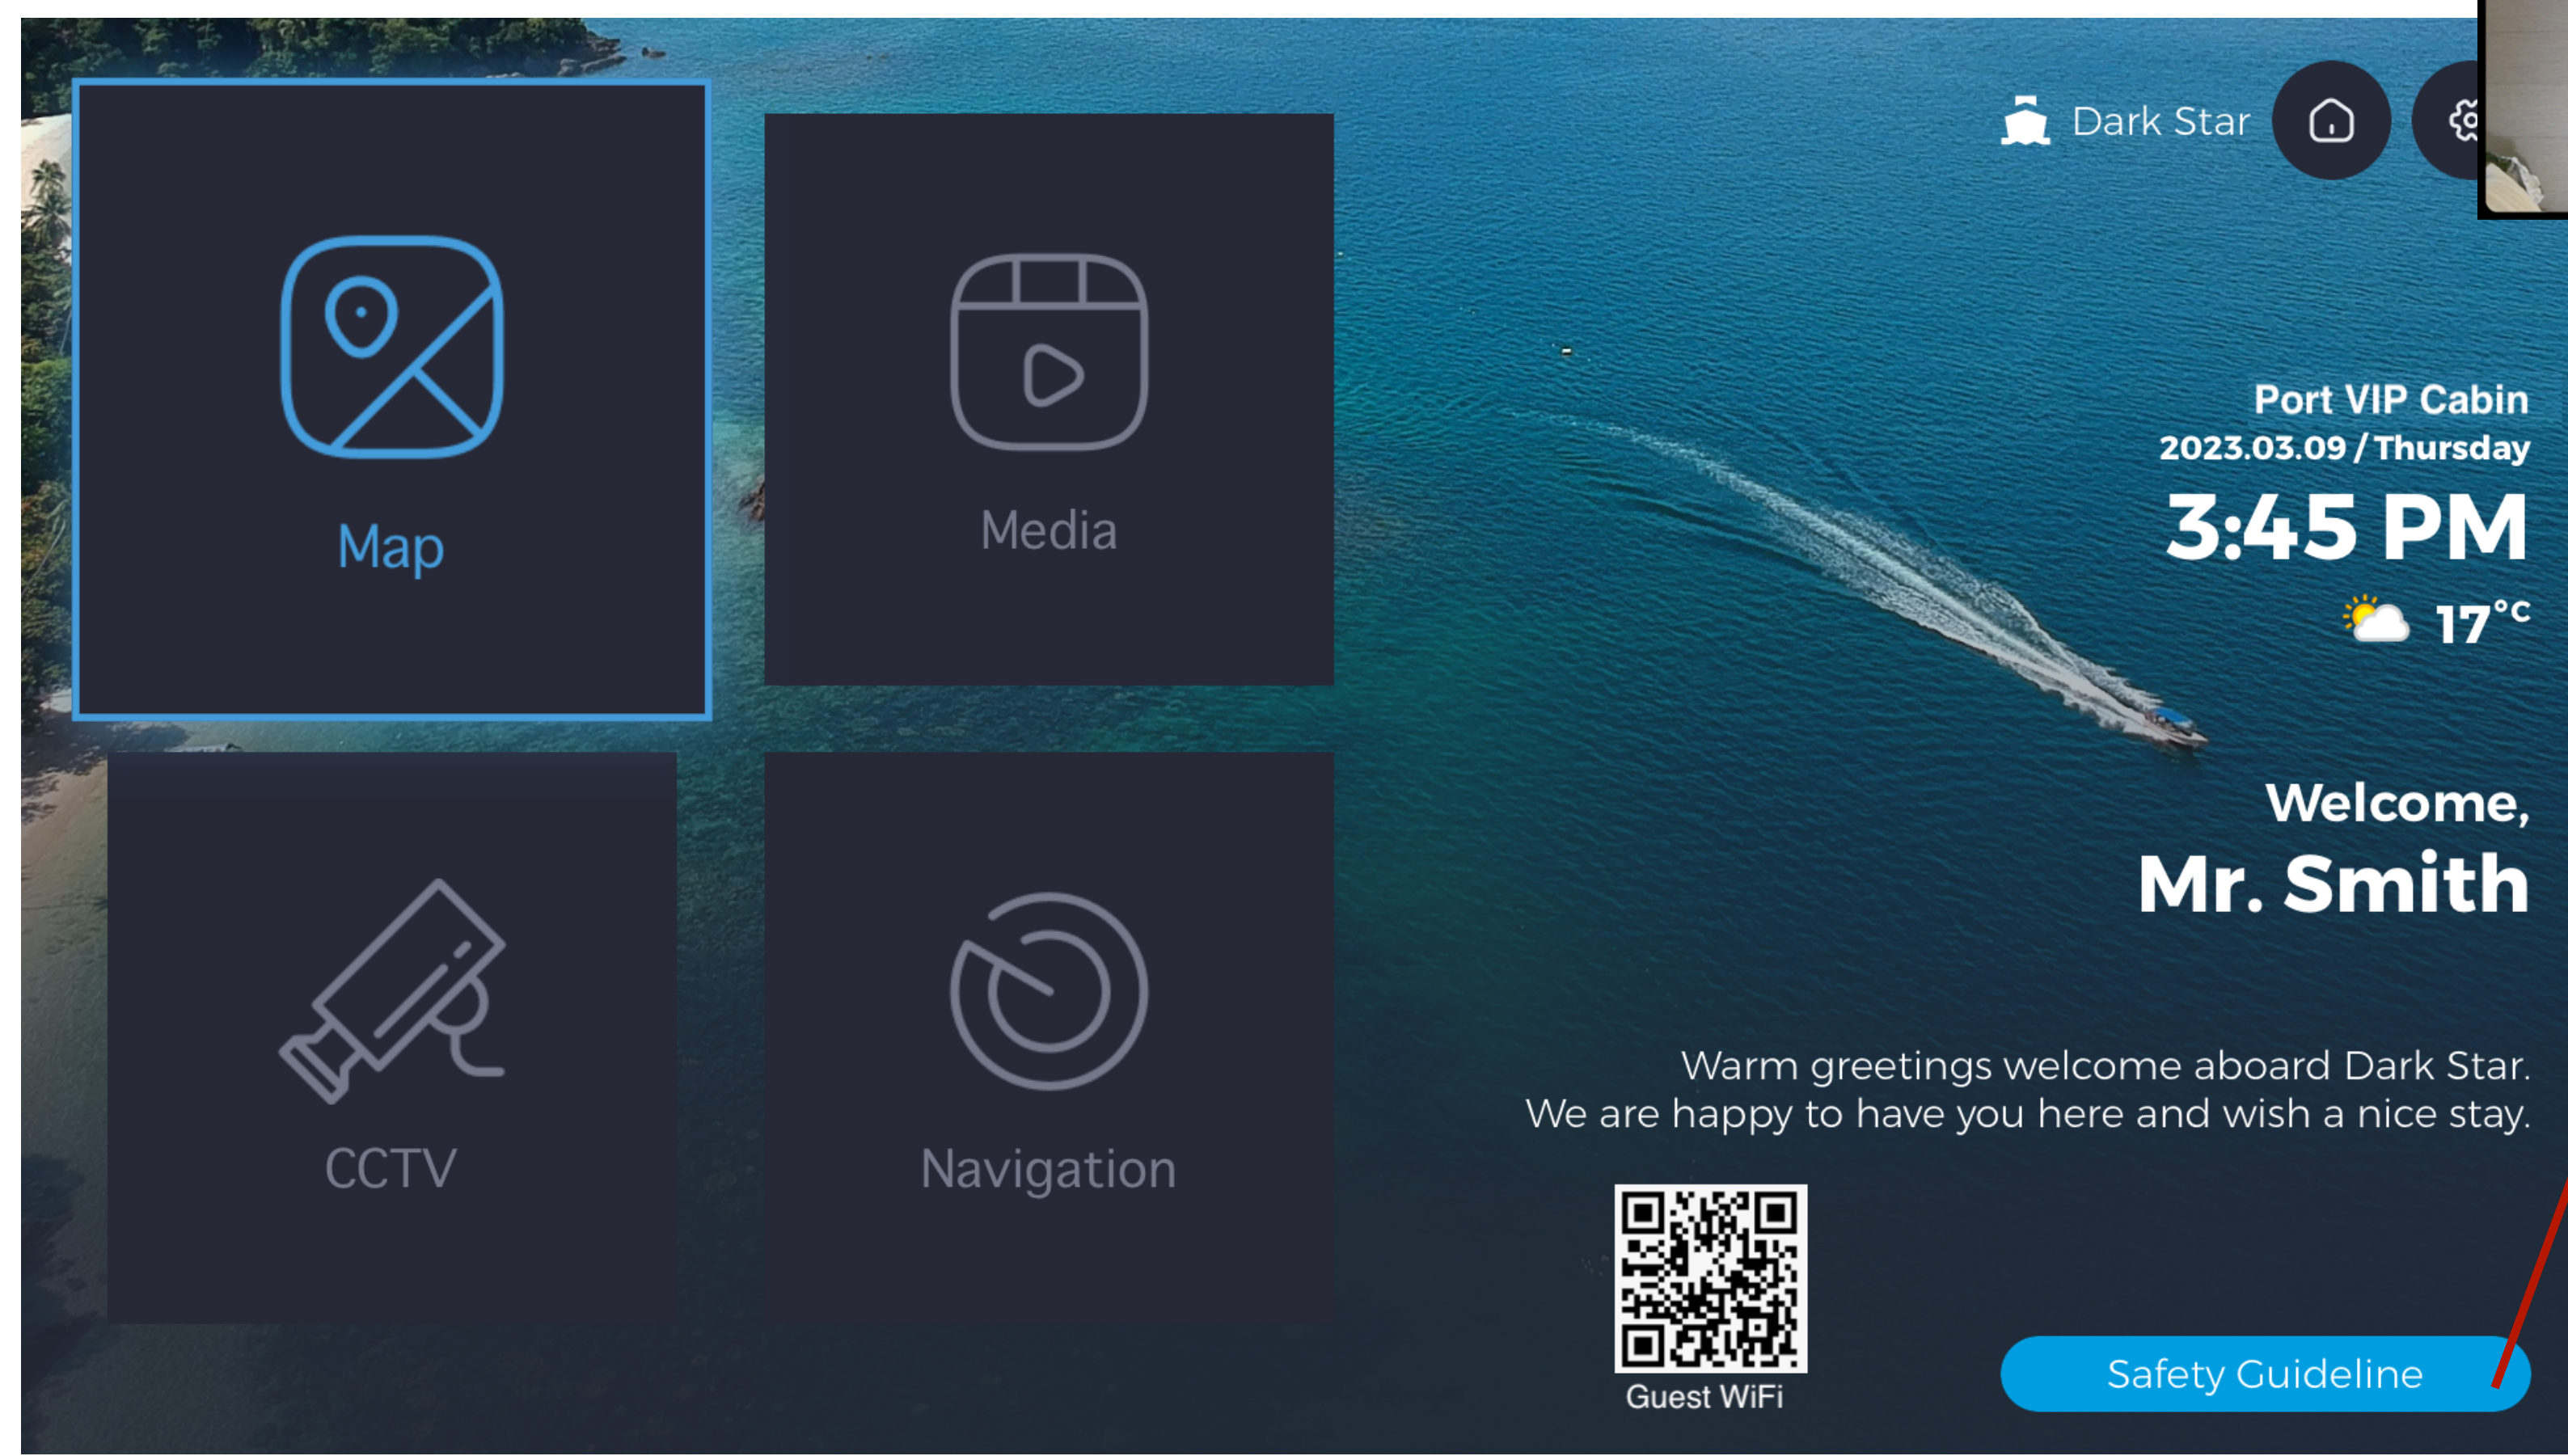

TV Channels shows the Satellite Set Top Box that can be controlled via Apple TV Remote or Crestron appliance.

This function can also share the channel with other AppleTV with not assigned Set Top Box.

2 configurations Available:

- **Master** will control the Set Top Box
- **Slave** view Only

IPTV Provides a selection of a "Free to Air" Channels.

Available just using a Internet Connection
(No any antenna is needed)

*the service requires a subscription.

The screenshot shows the HYDRA IPTV Channels interface. At the top, there is a navigation bar with a home icon, a settings gear, the HYDRA logo, and the text "IPTV Channels". Below this, the current channel is "BBC World News Europe HD" with a timestamp of "19/12/2022 12:13". A list of channels is displayed on the left, including RADIO 105 (66), R101 TV (67), RadiitaliaTV (70), VIRGIN RADIO (86), VH1 (87), BBC World News Europe HD (320), Al Jazeera English HD (321), NHK WORLD-JPN (322), and INSIGHT TV HD INT (323). On the right, there is a section for "320 Information is not available." with a "60 min." duration and a "Top Chart Now!" button. Below this, there are two more "60 min." segments: "Best of 2022" and "VH1 Playlist". The main content area shows a live broadcast from Johannesburg at 13:13, featuring a woman in the foreground and a large crowd in the background. A news anchor, Tim Willcox, is shown in a separate window at the bottom right, with a "BBC NEWS 10:01 HEADLINES" banner.

Welcome Screen Safety Guideline

Welcome screen (that can be disabled and configured via Smart Server Webpage) provides a Welcome Message for the guest with som info.

A button will show a video about yacht info and safety guidelines (standard safety video or custom produced video).