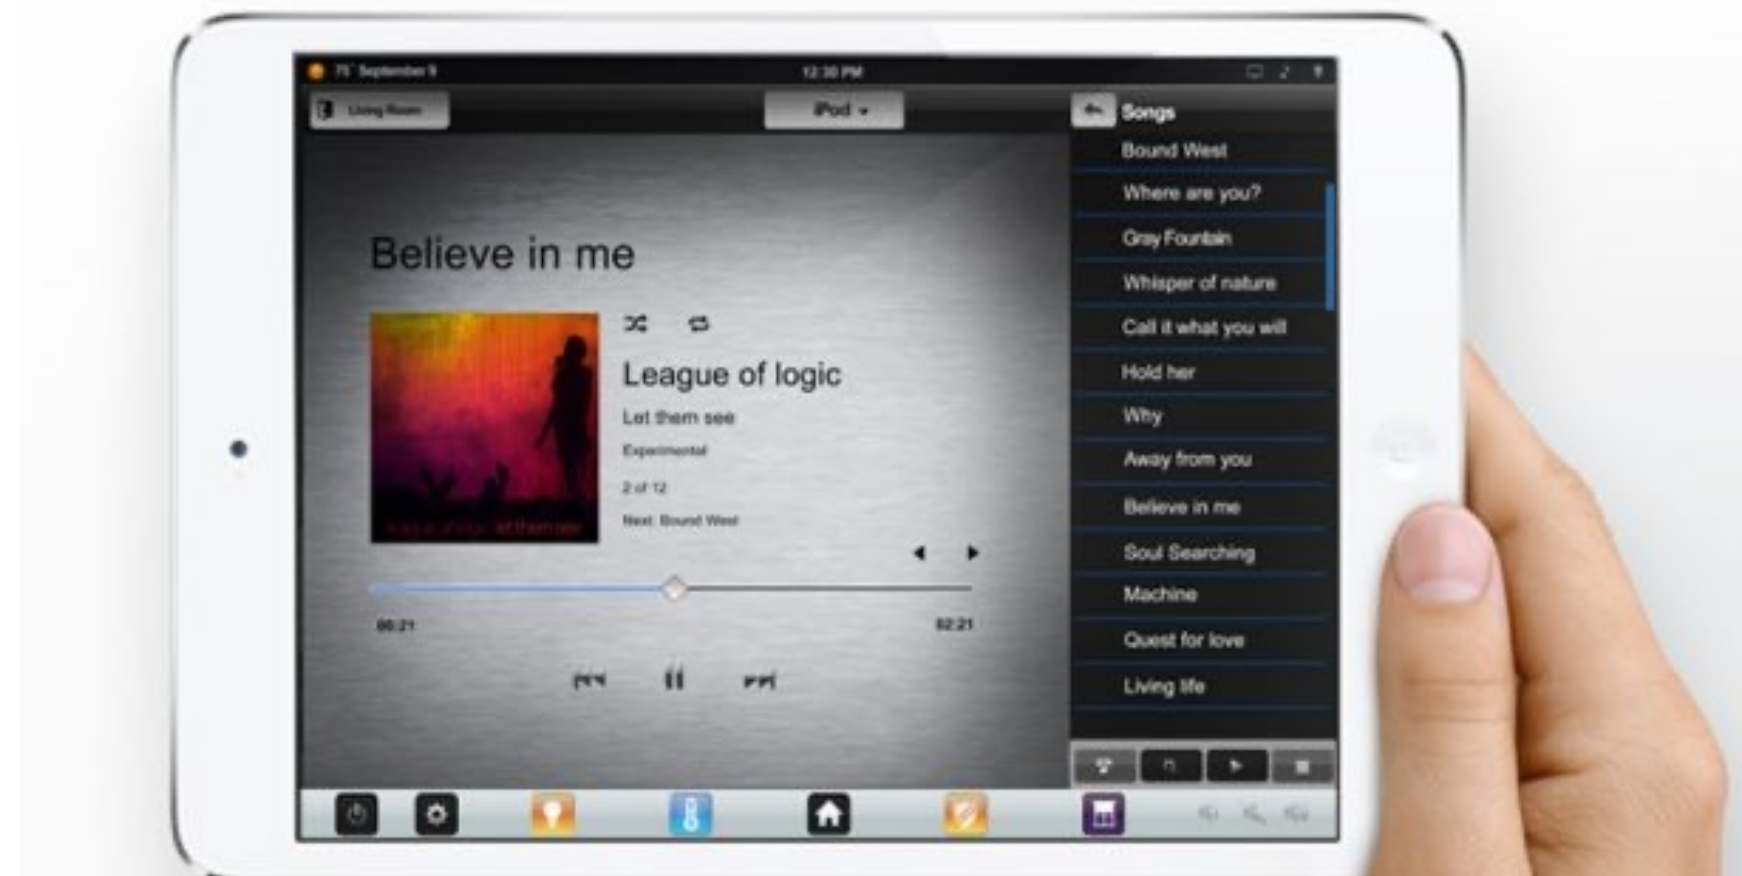

Welcome Screen Safety Guideline

Welcome screen (that can be disabled and configured via Smart Server Webpage) provides a Welcome Message for the guest with som info.

A button will show a video about yacht info and safety guidelines (standard safety video or custom produced video).

Also a QR code can be added to access to the Guest WiFi Network

Crestron Module

SMART Server and HYDRA come with a Crestron Module that makes interactive HYDRA and Apple TV with Crestron Home Automation.

The module can:

- Control the AppleTV via Network
- Grab the Apple TV Apps Lists and display them on the control screen such as an iPad
- Launch a selected app
- Have a feedback of all the HYDRA functions. Including Movie or Music Titles, info, etc