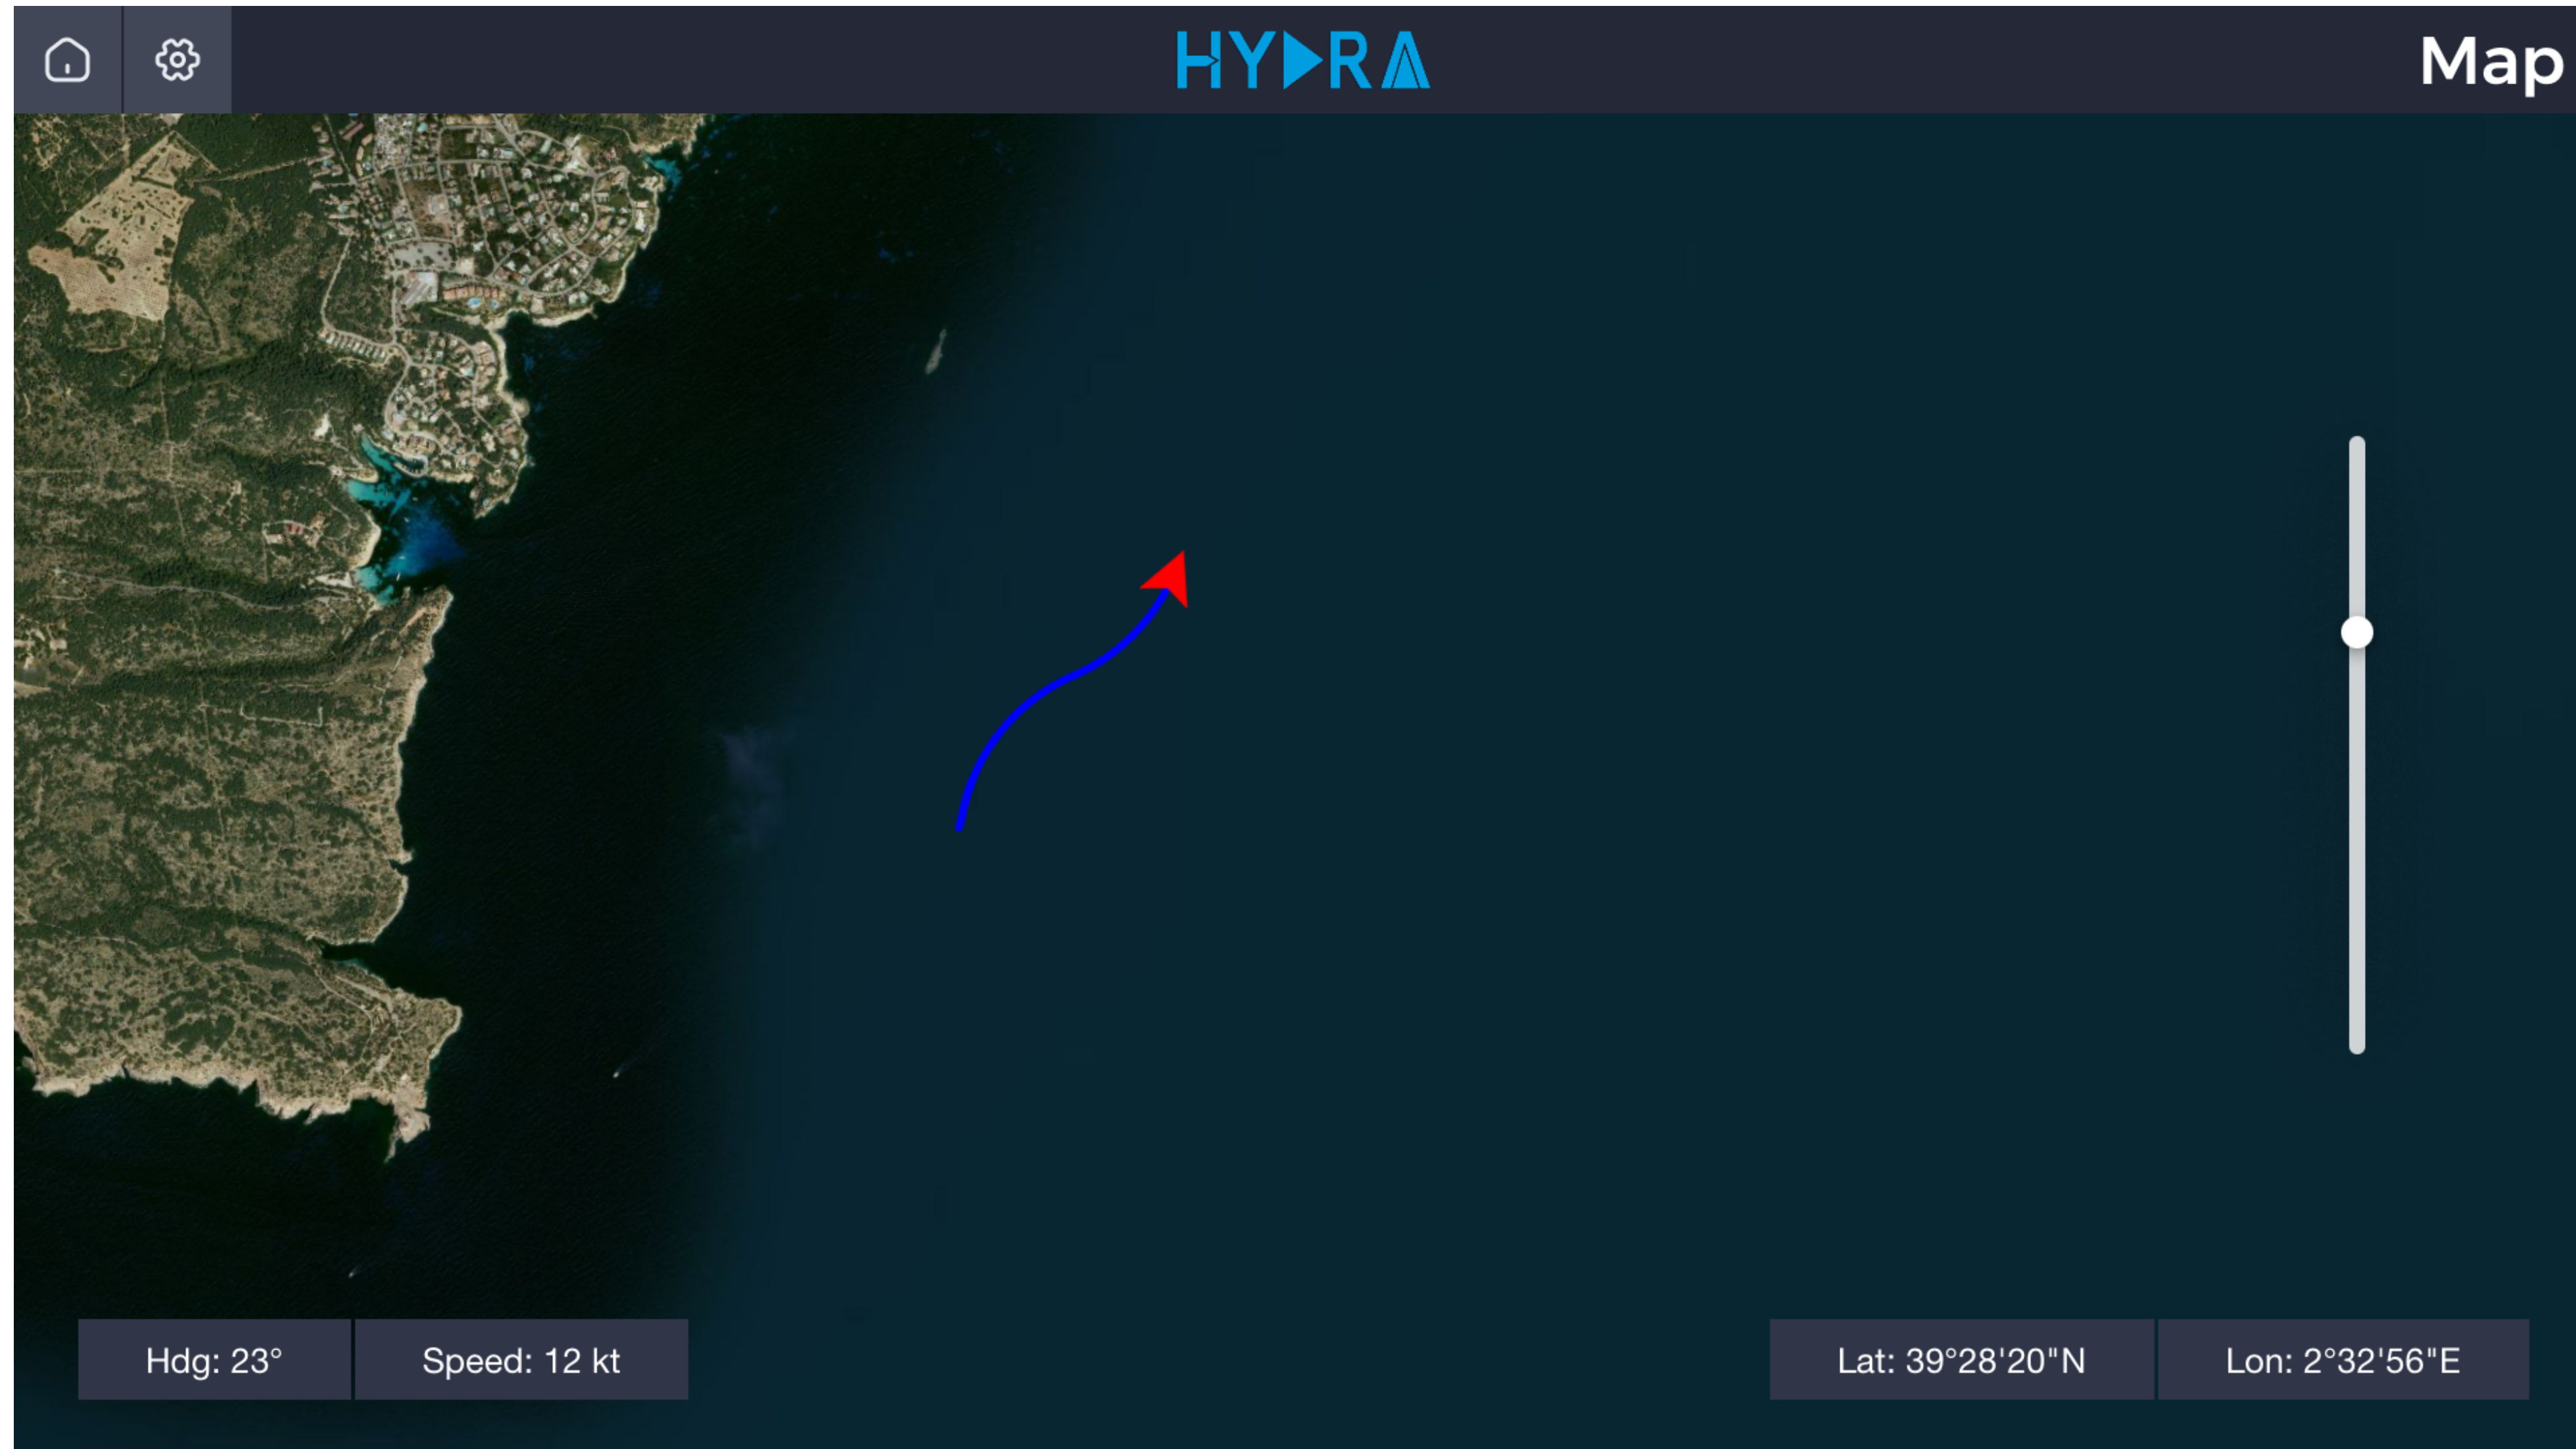

Shipyard Logo

The MAP Button supplies the yacht position on the satellite map with main information such as Heading, Speed and GPS Position

The Map can be browsed Just sliding the thumb on the AppleTV Remote or using the browsing buttons.

The user can Zoom In or Zoom Out or move the map.

The Navigation Data are available just selecting the Button on the Dashboard

It displays a dashboard with the info coming from the NMEA Bus

Selecting the Cockpit icon at the bottom, the display of the wheel house screen can be mirrored fullscreen.

*HDMI Output from MFD is needed, extra hardware is needed.

The screenshot shows the HYDRA navigation interface. At the top left is a home icon and a settings gear. The main display features three large circular gauges: Speed (12 kts), Heading (14°), and a third gauge (164.5°). Below these are three data tables: GPS, LOCATION, and TIME & DATE. At the bottom, there is a 'Water' section and a small map preview. A red dashed line indicates a zoomed-in view of the map area.

GPS		LOCATION		TIME & DATE	
GPS Quality:	3D fix	Lat:	50°28'23"N	UTC:	12:18:44
No of satellites:	4	Long:	1°32'58"E	Date:	19/12/22

Water	
Depth:	10.7 m
Temp:	8.5 °C

CCTV Page shows the on board cameras.

The user can display up to twelve cameras, six per time. You can also select one to fullscreen.