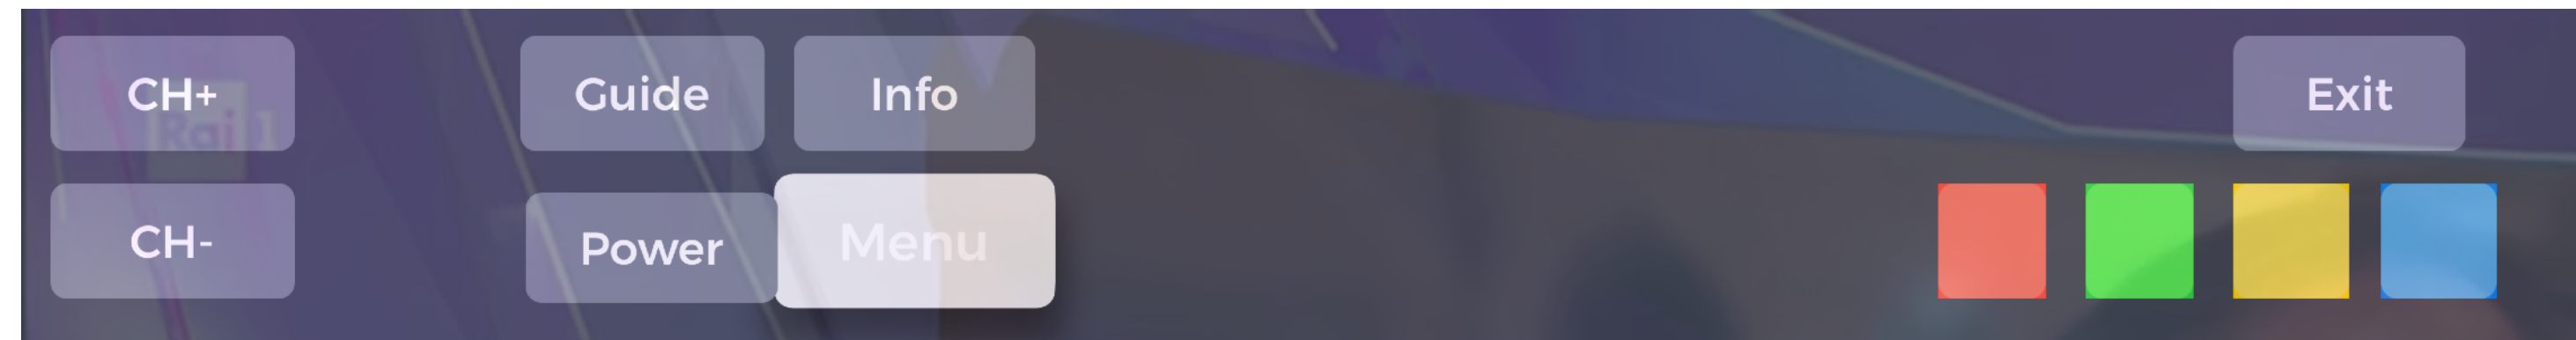

TV Channels shows the Satellite Set Top Box that can be controlled via Apple TV Remote or Crestron appliance.

This function can also share the channel with other AppleTV with not assigned Set Top Box.

2 configurations Available:

- **Master** will control the Set Top Box
- **Slave** view Only