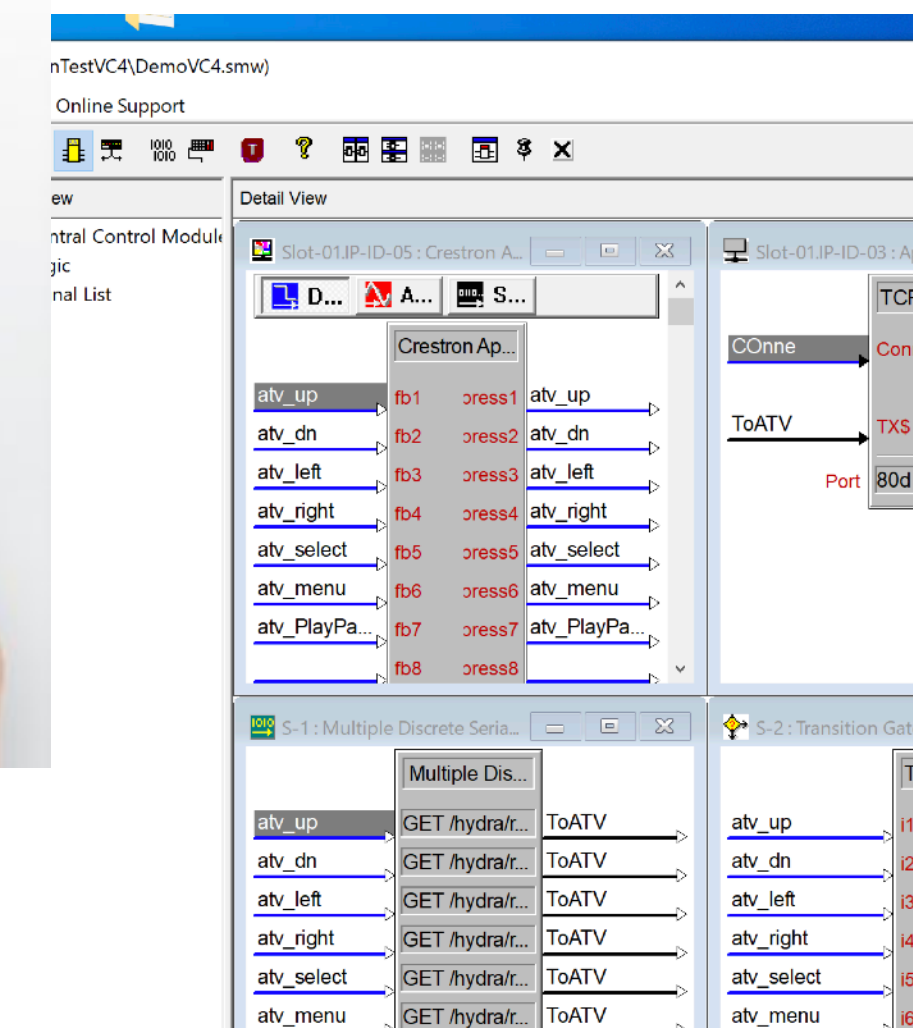

Welcome Screen Safety Guideline

Welcome screen (that can be disabled and configured via Smart Server Webpage) provides a Welcome Message for the guest with som info.

A button will show a video about yacht info and safety guidelines (standard safety video or custom produced video).

Also a QR code can be added to access to the Guest WiFi Network

Crestron Module

SMART Server and HYDRA come with a Crestron Module that makes interactive HYDRA and Apple TV with Crestron Home Automation.

The module can:

- Control the AppleTV via Network
- Grab the Apple TV Apps Lists and display them on the control screen such as an iPad
- Launch a selected app
- Have a feedback of all the HYDRA functions. Including Movie or Music Titles, info, etc