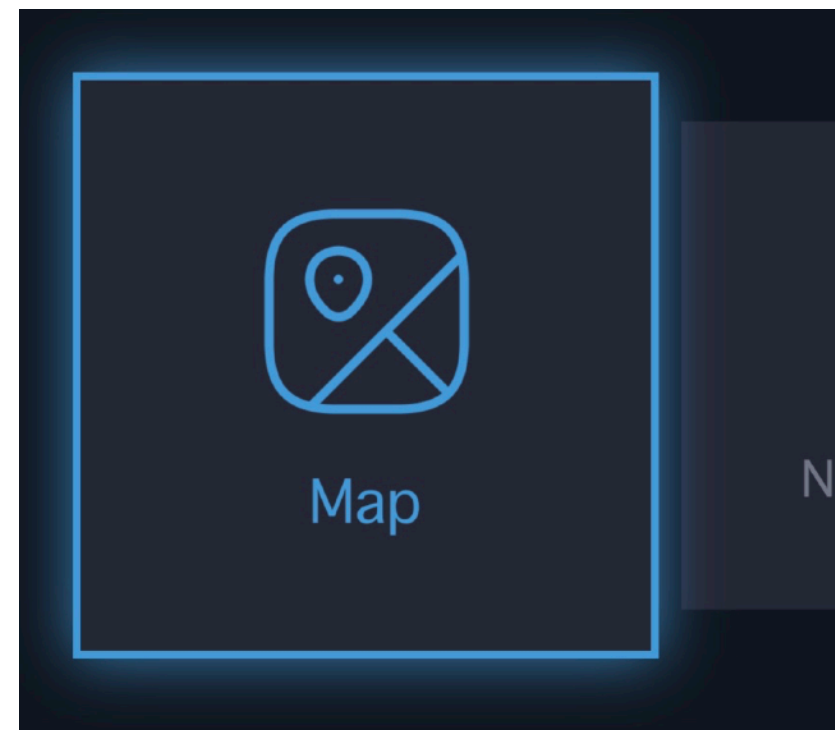

The Dashboard

Position On Board

Name of the Yacht

Once launched the App a simple Dashboard is shown.

The Home can be customized with the Logo of the Shipyard (or any kind of logo) the position of the Apple TV on board and the Name of the yacht

Shipyard Logo

The MAP Button supplies the yacht position on the satellite map with main information such as Heading, Speed and GPS Position

The Map can be browsed Just sliding the thumb on the AppleTV Remote or using the browsing buttons.

The user can Zoom In or Zoom Out or move the map.

The Navigation Data are available just selecting the Button on the Dashboard

It displays a dashboard with the info coming from the NMEA Bus

Selecting the Cockpit icon at the bottom, the display of the wheel house screen can be mirrored fullscreen.

*HDMI Output from MFD is needed, extra hardware is needed.

The screenshot shows the HYDRA navigation interface. At the top left is a home icon and a settings gear. The main display features three large circular gauges: Speed (12 kts), Heading (14°), and a third gauge (164.5°). Below these are three data tables: GPS, LOCATION, and TIME & DATE. At the bottom, there is a 'Water' section and a small map preview. A red dashed line indicates a zoomed-in view of the map area.