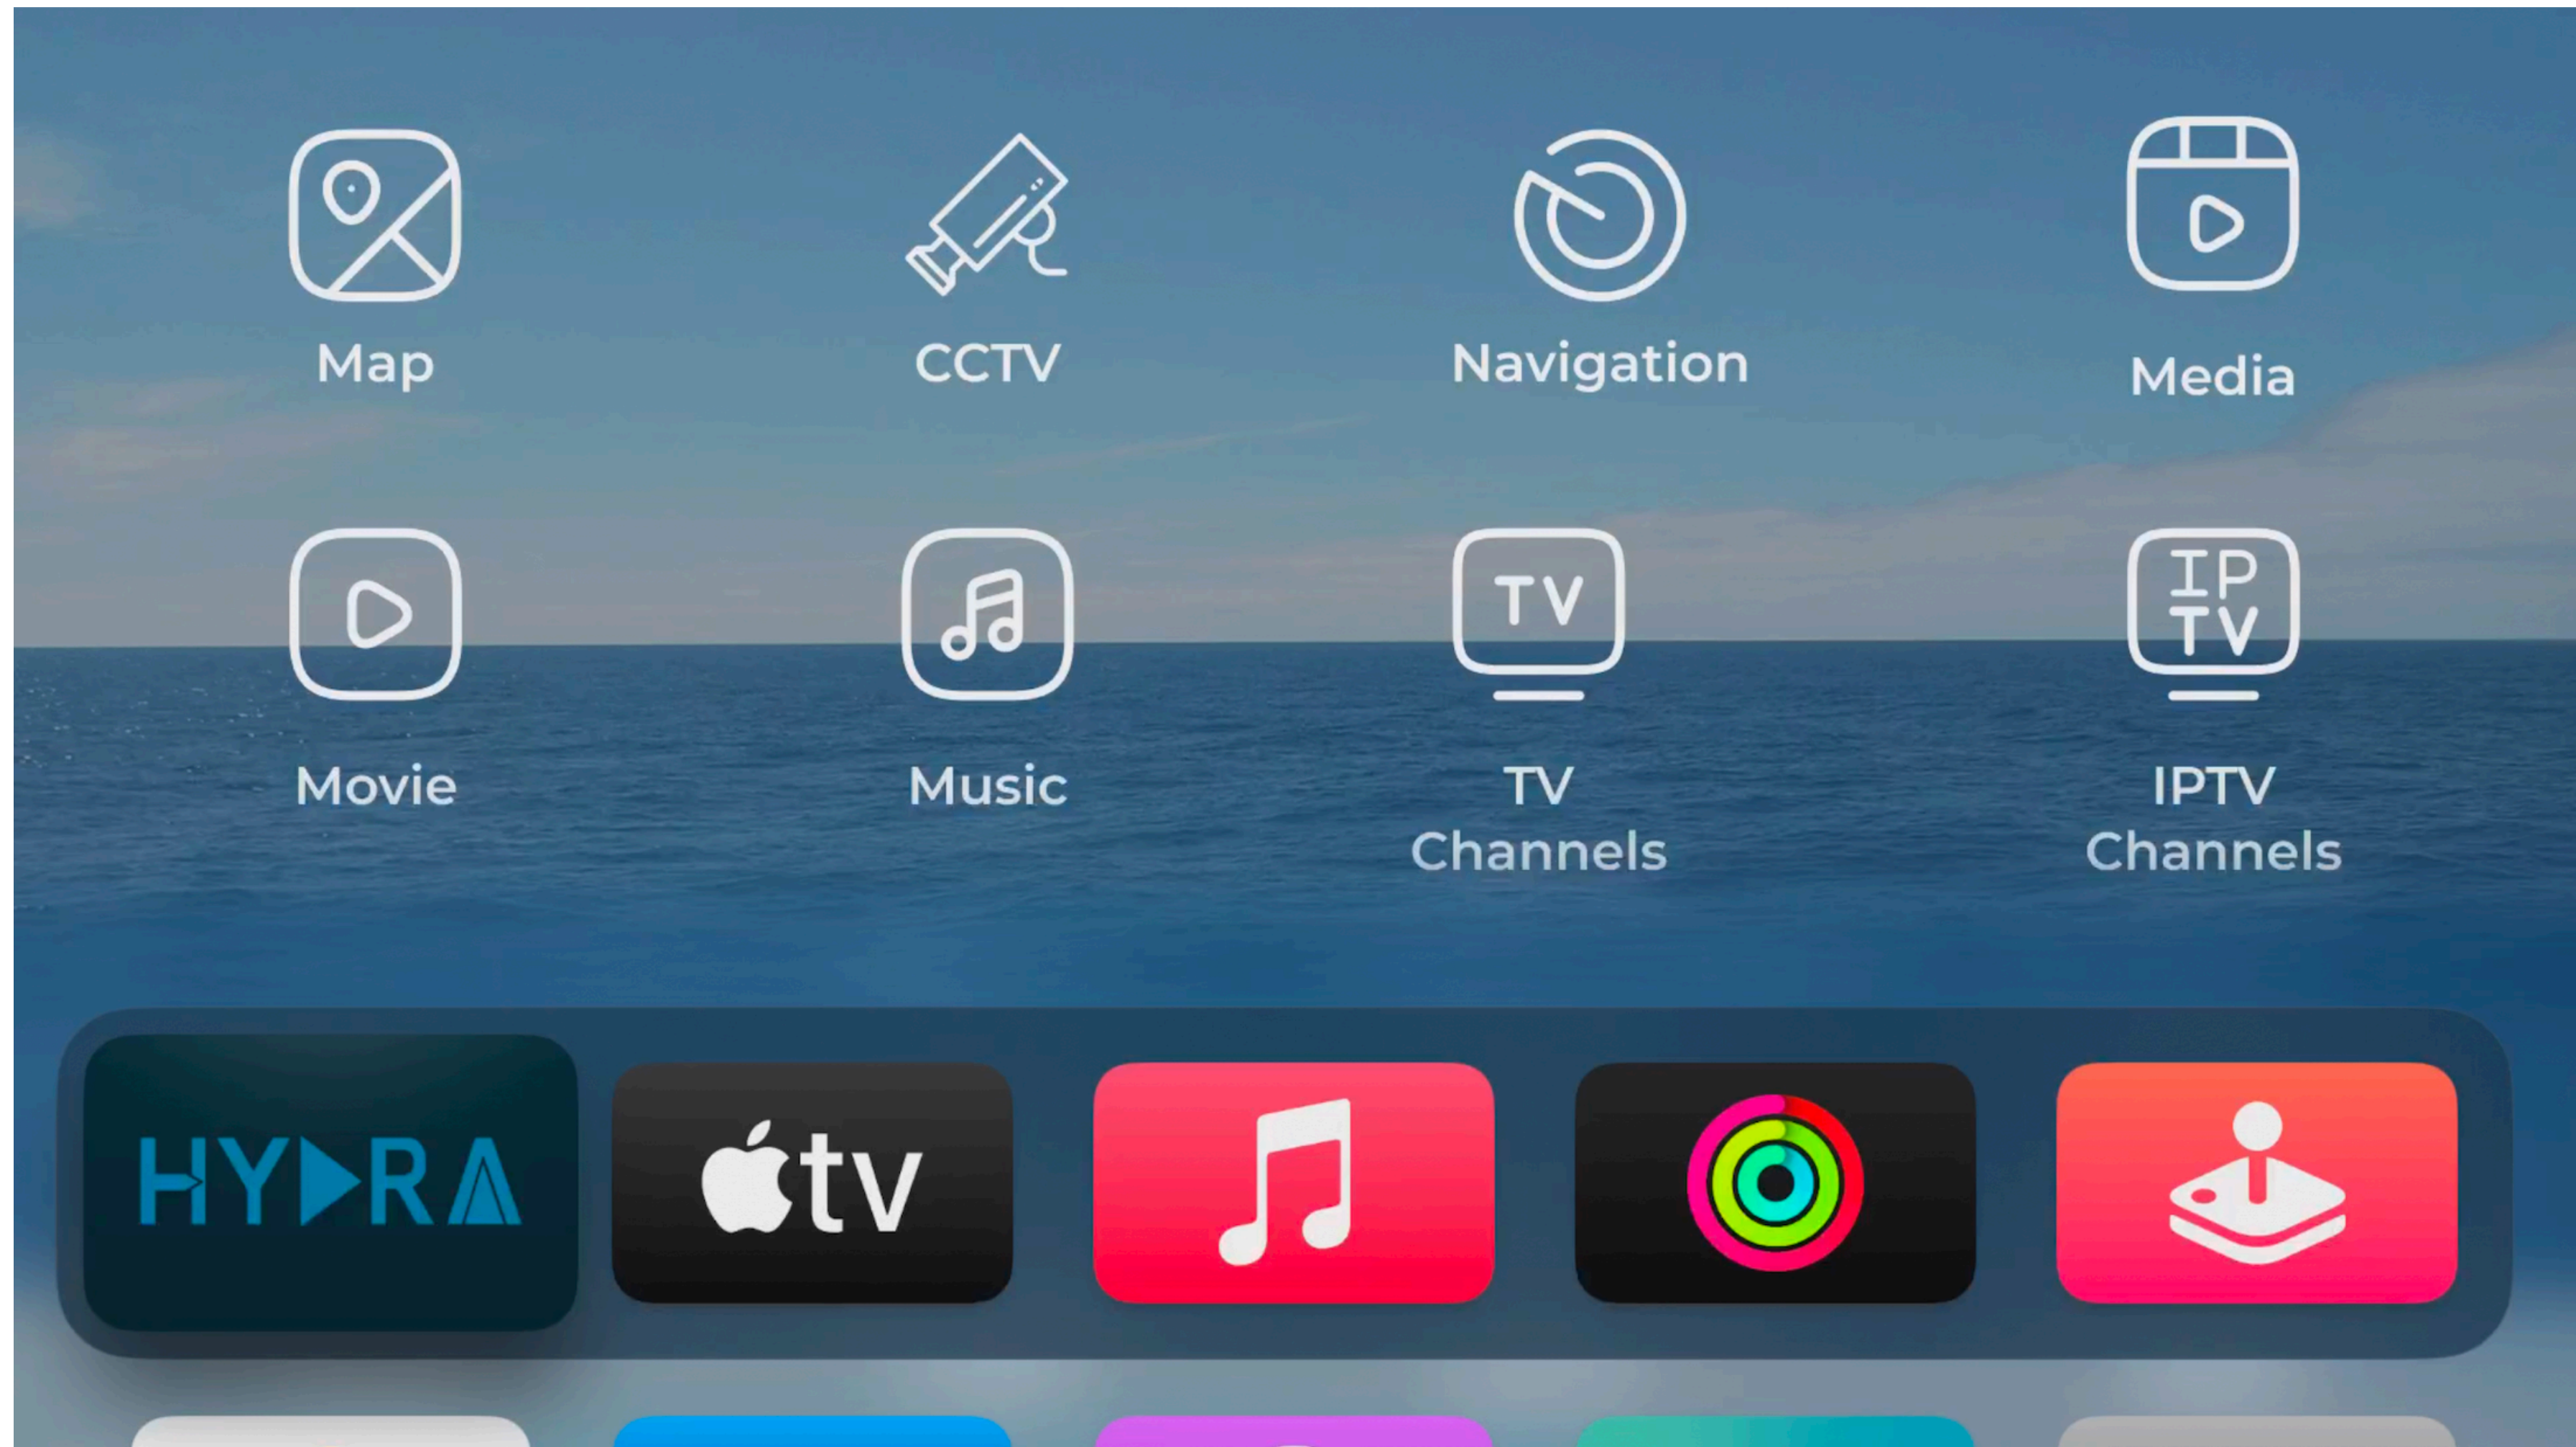

HYDRA

The yacht infotainment hub

Hydra is the App available on the AppleTV App Store designed to be the infotainment hub on board.

Easy to use, it is perfect for Owner, guests and crew.

It works as is with S.M.A.R.T. Server by CNSat.

No extra box in the cabins, no special hardware, just the AppleTV.