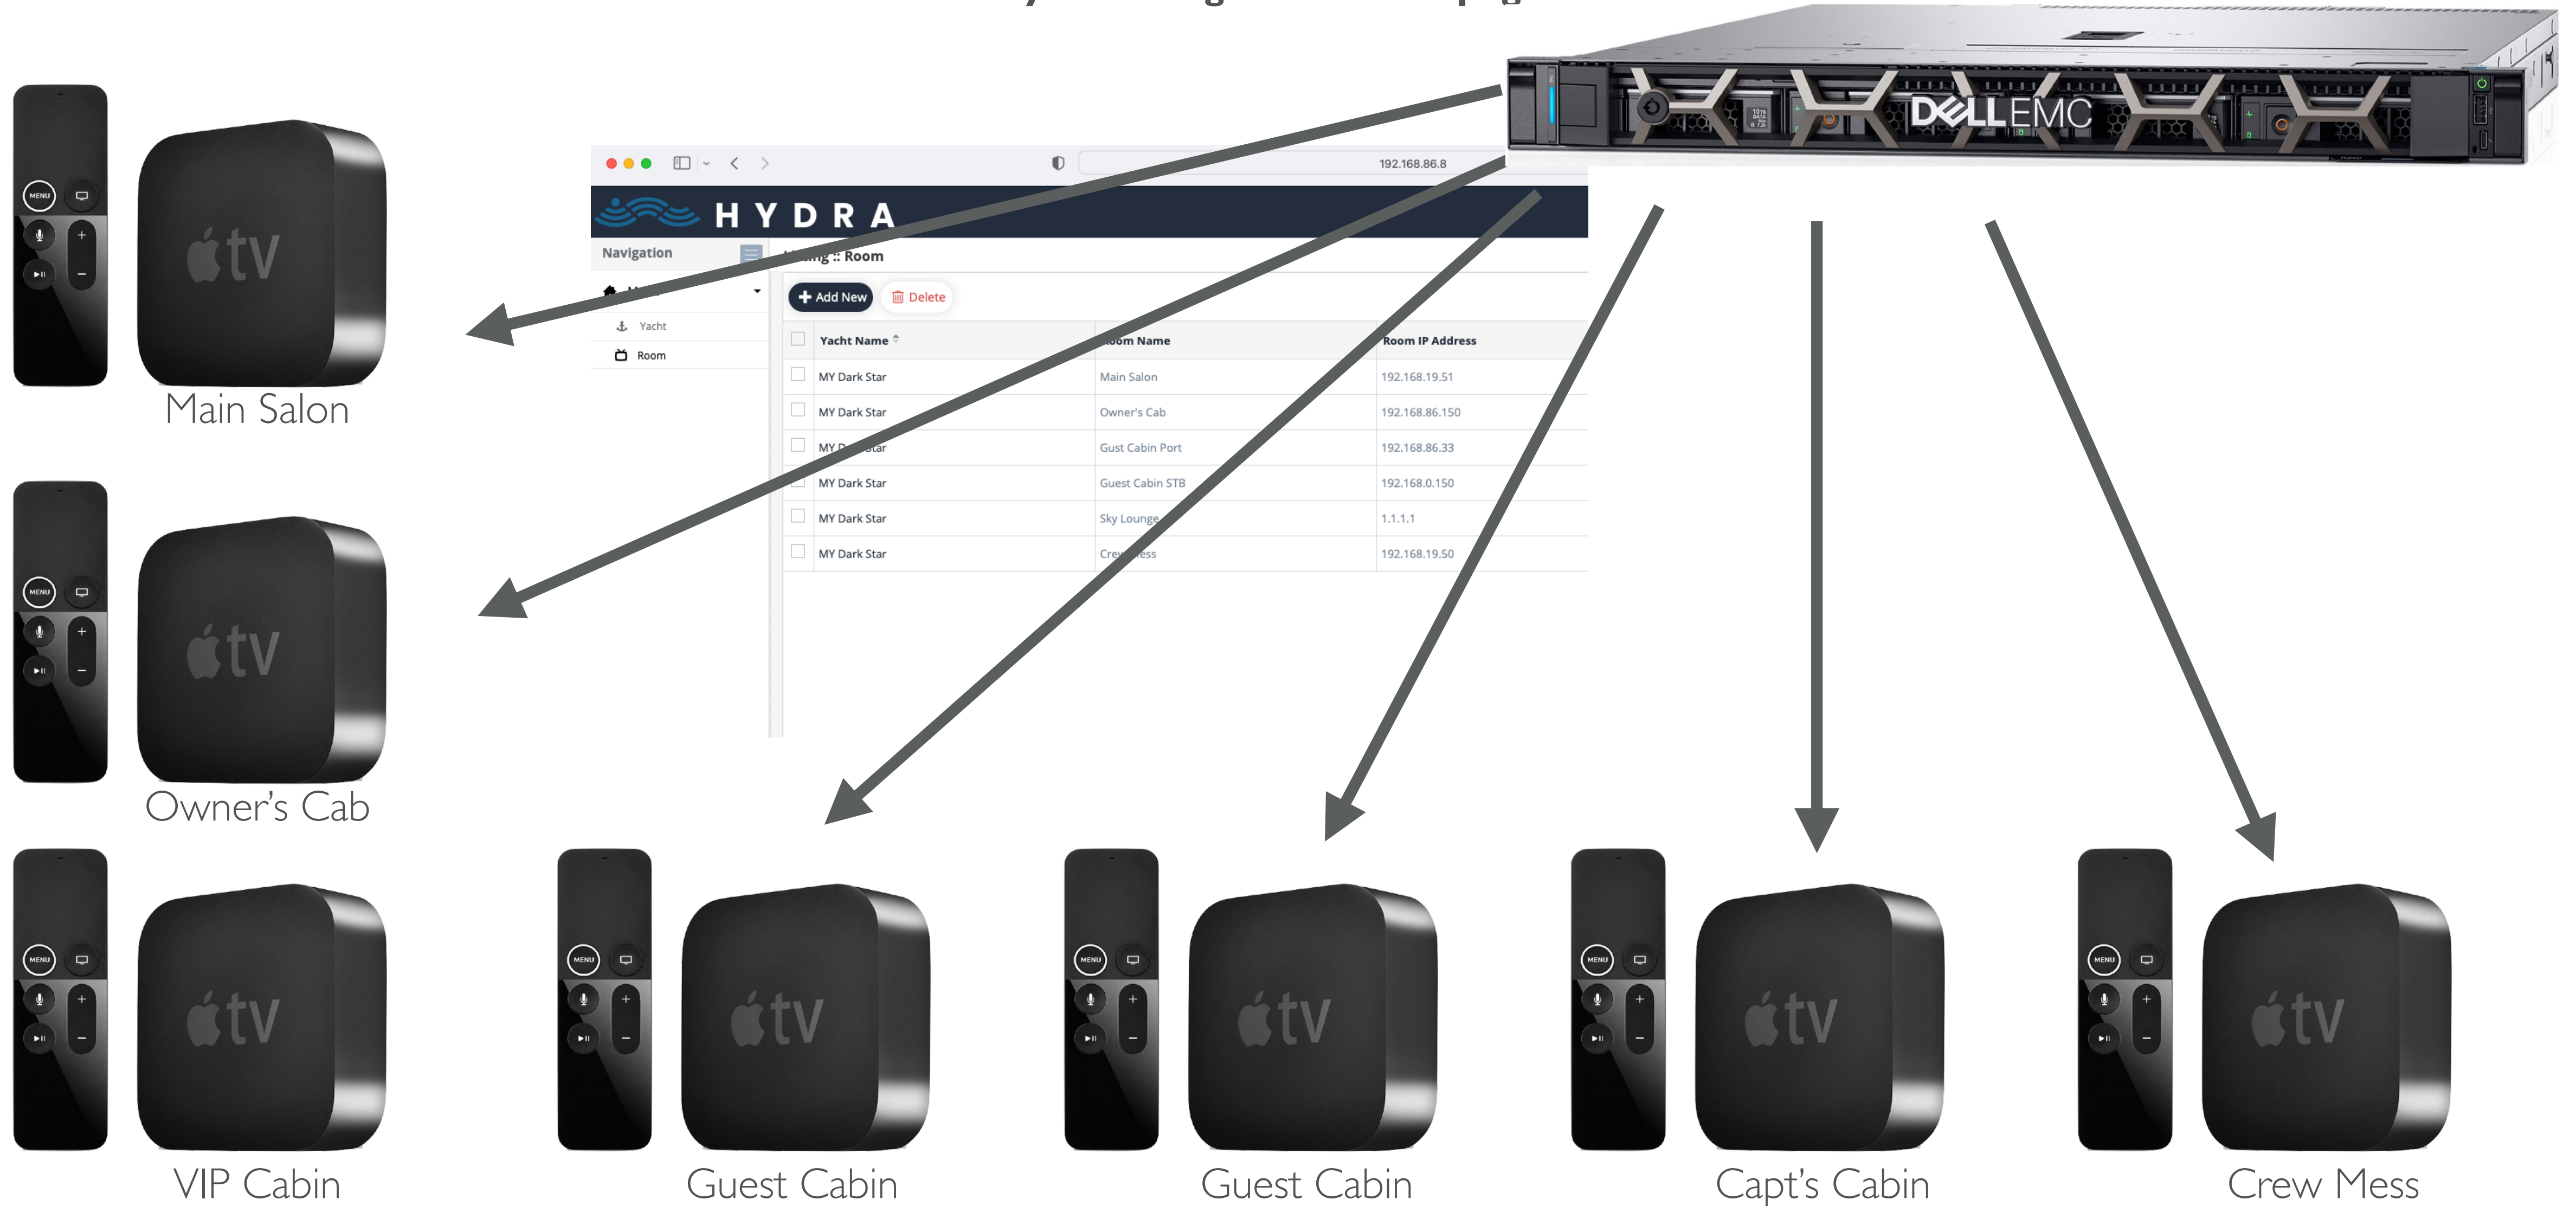

TV Channels shows the Satellite Set Top Box that can be controlled via Apple TV Remote or Crestron appliance.

This function can also share the channel with other AppleTV with not assigned Set Top Box.

2 configurations Available:

Also a QR code can be added to access to the Guest WiFi Network

Crestron Module

SMART Server and HYDRA come with a Crestron Module that makes interactive HYDRA and Apple TV with Crestron Home Automation.

The module can:

- Control the AppleTV via Network
- Grab the Apple TV Apps Lists and display them on the control screen such as an iPad
- Launch a selected app
- Have a feedback of all the HYDRA functions. Including Movie or Music Titles, info, etc

No additional in cabin hardware is needed.
Just the central server that is the core of the
SMART Architecture.

**All features can be enabled, disabled or managed following
the SMART Server Hydra configuration Webpage**